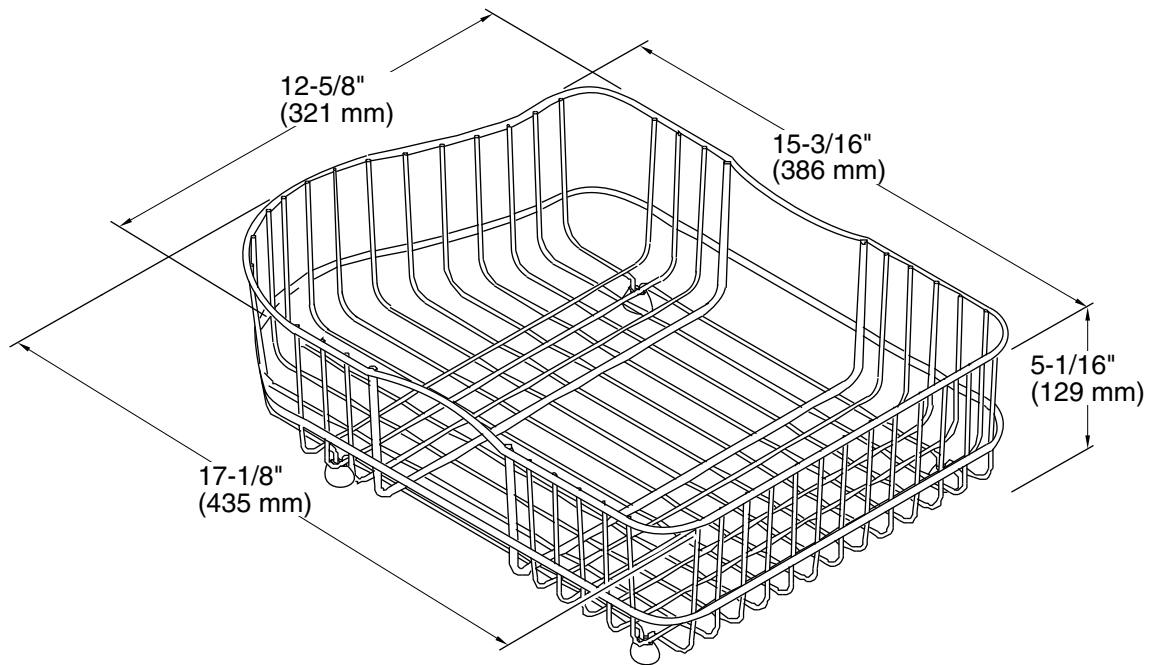

Features

- Fits in the left bowl of the K-5818 Hartland kitchen sink.
- Helps protect sink surface from daily wear.
- Dishwasher-safe.
- Rubber feet provide added protection.

Material

- Durable stainless steel construction.

Color	Code	Description
	ST	Stainless Steel
	0	White
	96	Biscuit
	47	Almond

Technical Information

All product dimensions are nominal.

Material: Stainless Steel